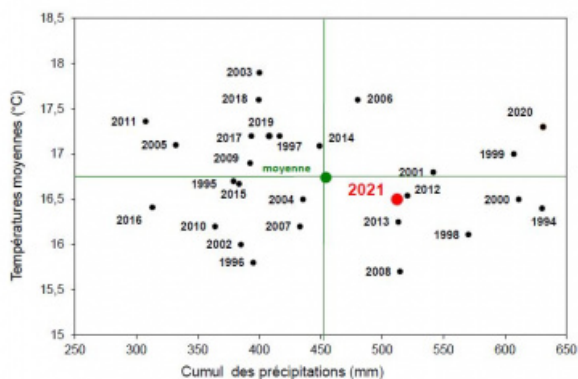

DOMAINES DELON

CHÂTEAU LÉOVILLE LAS CASES
CLOS DU MARQUIS - CHÂTEAU NÉNIN - CHÂTEAU POTENSAC

GRAND VIN DE LÉOVILLE DU MARQUIS DE LAS CASES - 2021

Comparatif des températures et précipitations sur la période végétative : Du 1er Mars au 31 Octobre / Comparison of temperatures and rainfall during the growth cycle: From 1st March to 31st October

Pluviométrie et températures en 2021 / Total rainfall and average temperatures in 2021