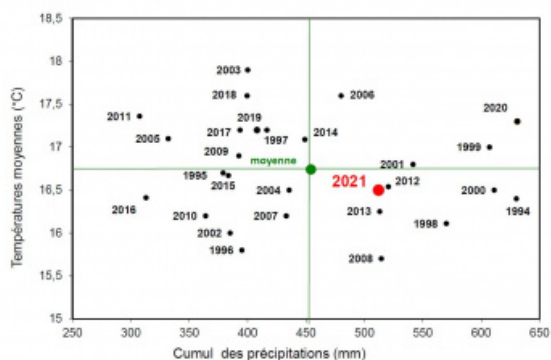

DOMAINES DELON

CHÂTEAU LÉOVILLE LAS CASES  
CLOS DU MARQUIS - CHÂTEAU NÉNIN - CHÂTEAU POTENSAC

CLOS DU MARQUIS - 2021

the vineyard's management. Despite these perilous climatic conditions, the final maturities were complete and homogeneous. The dark and homogeneous terroir of Clos du Marquis offers this year great Saint-Julien wines, with powerful and elegant Cabernets, complex and tense, as well as smooth and airy Merlots. The Grand Vin of Clos du Marquis is thus rich and nuanced, structured and intense, elegant and long.

## CLOS DU MARQUIS - 2021

Comparatif des températures et précipitations sur la période végétative : Du 1er Mars au 31 Octobre / Comparison of temperatures and rainfall during the growth cycle: From 1st March to 31st October