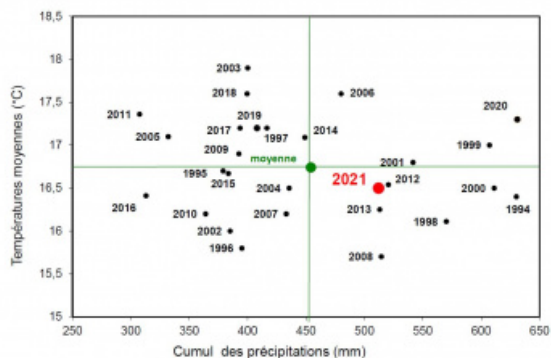

DOMAINES DELON

CHÂTEAU LÉOVILLE LAS CASES
CLOS DU MARQUIS - CHÂTEAU NÉNIN - CHÂTEAU POTENSAC

CLOS DU MARQUIS - 2021

the vineyard's management. Despite these perilous climatic conditions, the final maturities were complete and homogeneous. The dark and homogeneous terroir of Clos du Marquis offers this year great Saint-Julien wines, with powerful and elegant Cabernets, complex and tense, as well as smooth and airy Merlots. The Grand Vin of Clos du Marquis is thus rich and nuanced, structured and intense, elegant and long.

DOMAINES DELON

CHÂTEAU LÉOVILLE LAS CASES
CLOS DU MARQUIS - CHÂTEAU NÉNIN - CHÂTEAU POTENSAC

CLOS DU MARQUIS - 2021

Comparatif des températures et précipitations sur la période végétative : Du 1er Mars au 31 Octobre / Comparison of temperatures and rainfall during the growth cycle: From 1st March to 31st October