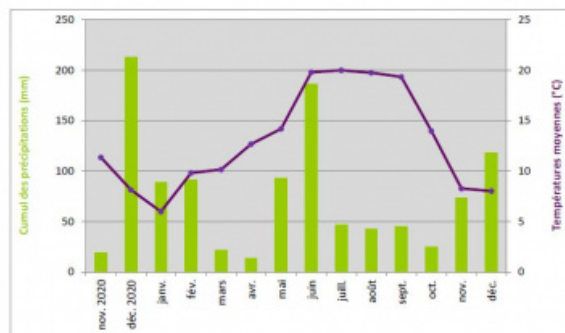

DOMAINES DELON

CHÂTEAU LÉOVILLE LAS CASES
CLOS DU MARQUIS - CHÂTEAU NÉNIN - CHÂTEAU POTENSAC

CHATEAU POTENSAC - 2021

Comparatif des températures et précipitations sur la période végétative : Du 1er Mars au 31 Octobre / Comparison of temperatures and rainfall during the growth cycle: From 1st March to 31st October

Pluviométrie et températures en 2021 / Total rainfall and average temperatures in 2021