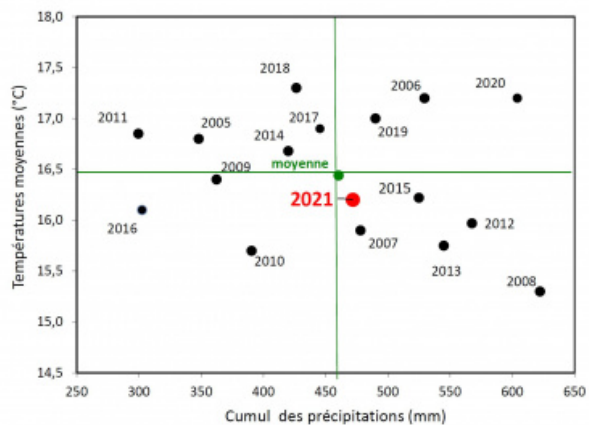

DOMAINES DELON

CHÂTEAU LÉOVILLE LAS CASES
CLOS DU MARQUIS - CHÂTEAU NÉNIN - CHÂTEAU POTENSAC

CHATEAU POTENSAC - 2021

Comparatif des températures et précipitations sur la période végétative : Du 1er Mars au 31 Octobre / Comparison of temperatures and rainfall during the growth cycle: From 1st March to 31st October

Pluviométrie et températures en 2021 / Total rainfall and average temperatures in 2021